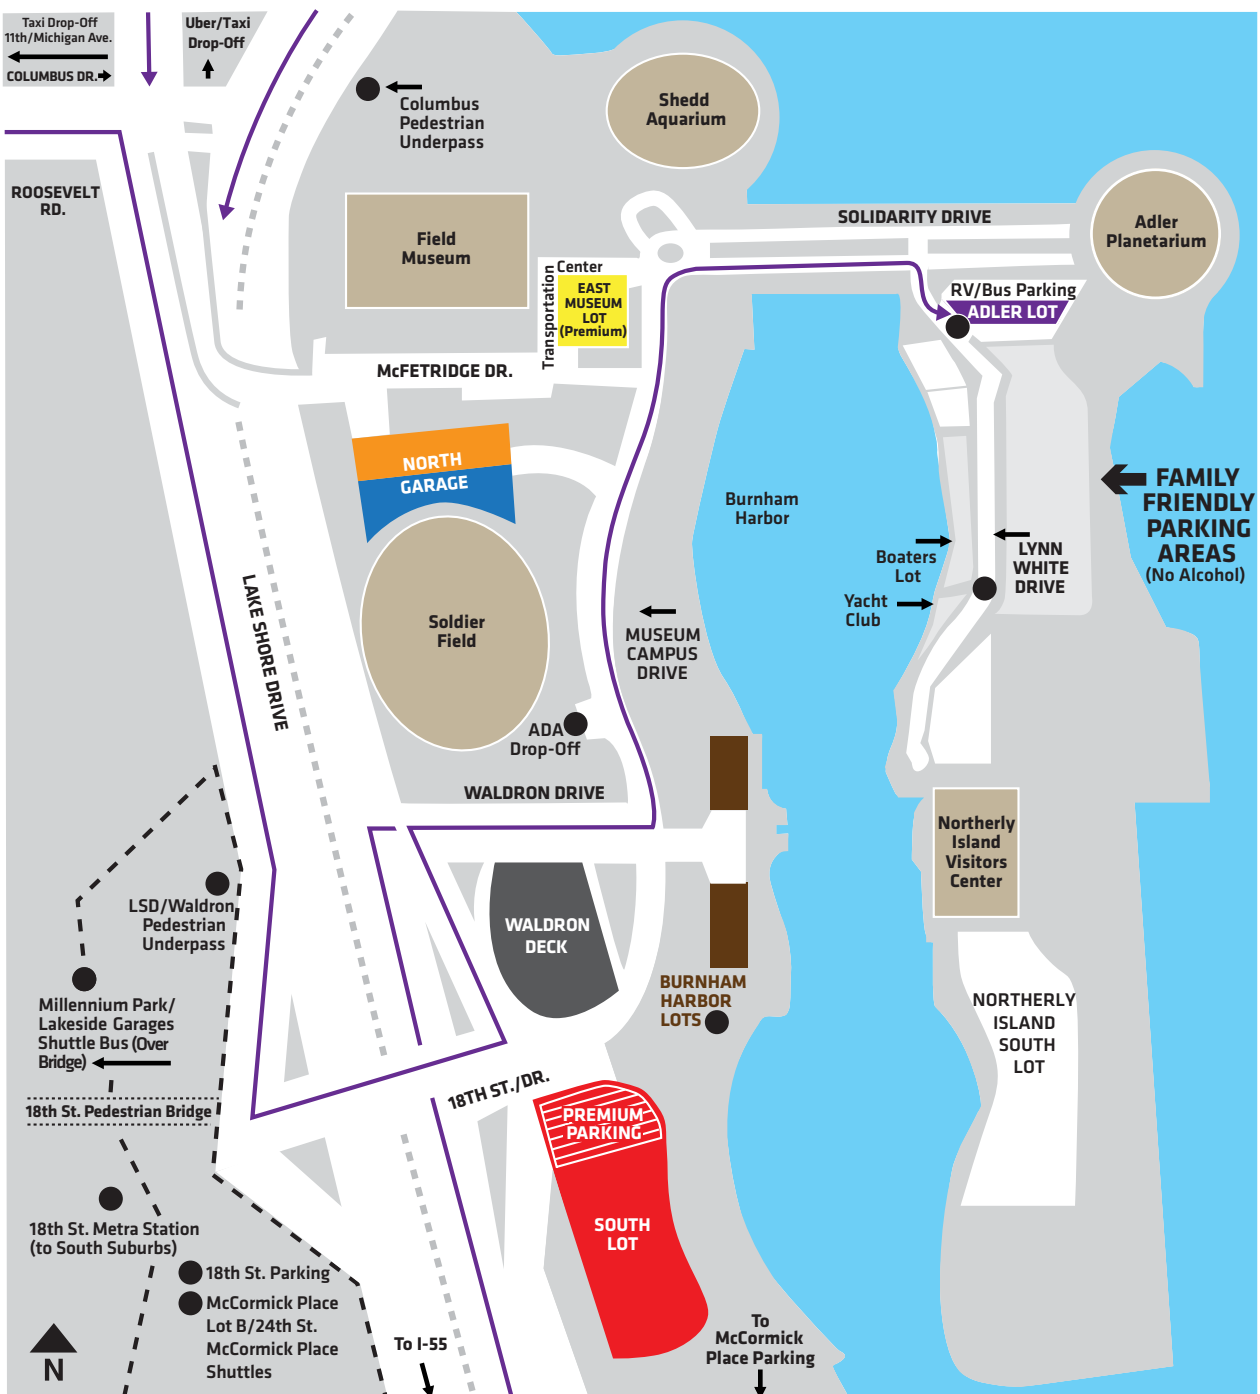

TRAFFIC ROUTES FOR ADLER LOT ENTRANCE ROUTES

These maps illustrate the typical entrance and exit routes for the Bears Gameday Soldier Field parking lots. Please follow the direction of traffic aides if alternative routes become necessary due to traffic conditions.

Most lots are pre-sold on a full-season or single game basis with very limited gameday cash parking. Gameday cash parking is available at Millennium Garages and McCormick Place Lots B and C. For more information, visit ChicagoBears.com/Parking, SoldierField.ClickandPark.com or MillenniumGarages.com. **The Chicago Bears Official Mobile App has integrated with Waze to provide Bears fans with real-time driving directions to specific parking lots around Soldier Field.**

PARKING PASS MUST BE VISIBLE TO TRAFFIC AIDES

TRAFFIC ROUTES FOR ADLER LOT

EXIT ROUTES